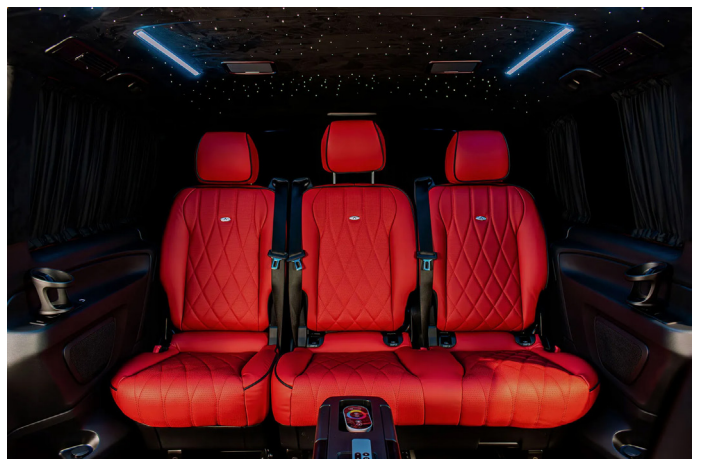

## METRIS AMBIANTE – ROUGE SOFT RED ON NERO BLACK

Built on **2022** Mercedes-Benz Metris Passenger Van

**VIN#** W1WV0FEY9N4163287

**Exterior:** Graphite Grey Metallic

**Interior:** Rouge Soft Red – Premium Nappa Leather and Alcantara

## ELECTRONIC & CONVENIENCE OPTIONS

17.3" 4K Overhead TV with Bluetooth  
2021 4K Apple TV - Screen Mirroring via iPhone, iPad, and Mac  
Apple CarPlay  
2+1 800w Hertz Sound System  
Original Nappa Leather Upholstered Seats  
4 Cupholders  
2 S-Class makeup mirrors w/ lights  
Suit Hangers  
Illuminated Entry